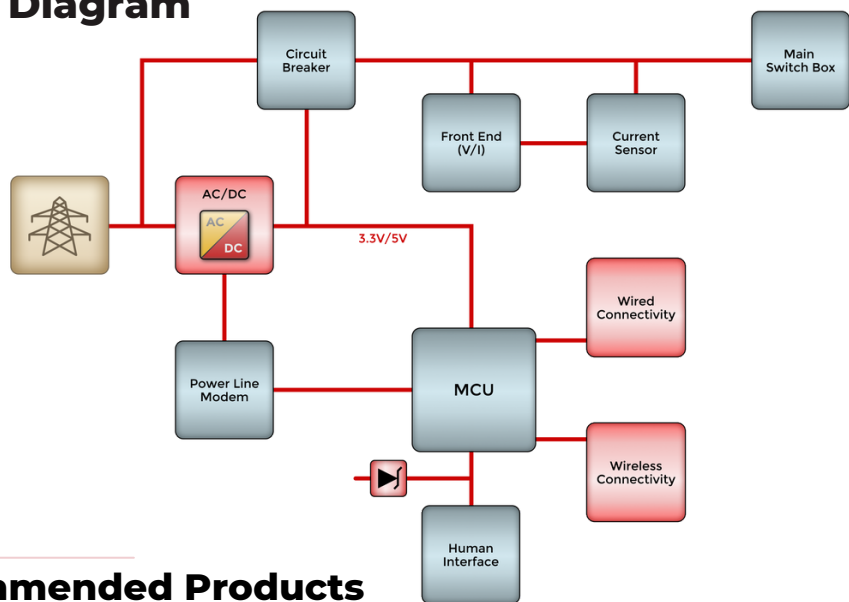

# SMART METERS

*Unlocking a Smarter,  
Greener Energy Future.*

## Real-Time Precision for Optimal Power Management.

Intelligent energy meters surpass traditional monthly readings by offering precise consumption data, down to the millisecond. These advanced meters enable consumers to have accurate, real-time monitoring of their energy usage, allowing them to make informed decisions and reduce their energy bills by taking advantage of peak and off-peak pricing. Additionally, these innovative electric meters have the capability to quickly identify electrical issues, ensuring a prompt resolution. Furthermore, they facilitate the efficient integration of home-generated renewable energy into the grid. The advent of intelligent energy meters signifies the future of energy management, and this future is already within our grasp.

### Block Diagram

### Key Design Considerations

- Accuracy and precision
- Communication
- Security
- Durability
- User interface
- Power quality measurement
- Tamper detection
- Maintenance
- Energy harvesting